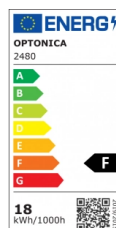

OPTONICA

Mini Panneau LED Rond Édition Maison

Puissance

- 18W

Couleur de lumière

Lumière neutre

Stamps

Technical Specification

Reference catalogue	2480
Brand	Optonica
Product Code	DL18-B1
Power	18W
Energy Consumption	18 kWh/1000h
Input voltage	AC: 175-260V
Flux	1350 lm
FLUX per watt	75lm/W
IP	20
Dimmable	No
Correlated Color Temperature	4500K
Light Color	Lumière neutre
EAN Code	3800156624801
Energy Efficiency Label	F
Beam angle	120°
Hole Size	Ø 210 mm

On/Off Cycles	25 000x
Instant On	0.1s
Material	Aluminium
Operating Frequency	50-60 Hz
Temperature	-20°C / +40°C
Ra ≥	80
Life span	25 000 Hours
Color Code	845
Body Color	White
Lumen maintenance at end of service life	70%
Size of product	Ø 225 x 23 mm
Size of package	230x30x275 mm
Size of Box	470x320x290 mm
Items per pack	1
Items per box	20
Color Of The Shell	White
Gross weight	0,293 kg
Net weight	0,221 kg