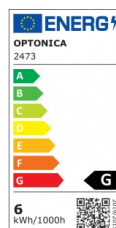

OPTONICA

Mini Panneau LED Rond Édition Maison

Puissance

- 6W

Couleur de lumière

Lumière blanche

Stamps

Technical Specification

Reference catalogue	2473
Brand	Optonica
Product Code	DL6-B1
Power	6W
Energy Consumption	6 kWh/1000h
Input voltage	AC: 175-260V
Flux	390 lm
FLUX per watt	65lm/W
IP	20
Dimmable	No
Correlated Color Temperature	6000K
Light Color	Lumière blanche
EAN Code	3800156624733
Energy Efficiency Label	G
Beam angle	120°
Hole Size	Ø 110 mm

On/Off Cycles	25 000x
Instant On	0.1s
Material	Aluminium
Operating Frequency	50-60 Hz
Temperature	-20°C / +40°C
Ra ≥	80
Life span	25 000 Hours
Color Code	860
Body Color	White
Lumen maintenance at end of service life	70%
Size of product	Ø 118 x 20 mm
Size of package	143x33x150 mm
Size of Box	350x300x320 mm
Items per pack	1
Items per box	40
Color Of The Shell	White
Gross weight	0,116 kg
Net weight	0,086 kg