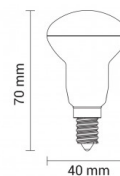

OPTONICA

Ampoule LED R39 E14

Puissance

- 4W

Couleur de lumière

Lumière blanche

Stamps

Technical Specification

Reference catalogue	1487
Brand	Optonica
Product Code	SP4-A5
Socket	E14
Power	4W
Energy Consumption	4 kWh/1000h
Input voltage	AC175-265V
Flux	300lm
FLUX per watt	75lm/W
IP	20
Dimmable	No
Correlated Color Temperature	6000K
Light Color	Lumière blanche
Wattage Equivalent	30W
EAN Code	3800156614871
Energy Efficiency Label	G

Beam angle	200°
Power Factor	0.5
Power LED	4W
On/Off Cycles	25 000x
Instant On	0.2s
Material	ALU+PC
Operating Frequency	50-60 Hz
Temperature	-20°C / +40°C
Ra ≥	80
Life span	25 000 Hours
Color Code	860
Lumen maintenance at end of service life	70%
Size of product	40x70 mm
Size of package	70x40x40 mm
Size of Box	420x220x165 mm
Items per pack	1
Items per box	100
Candela	41 cd