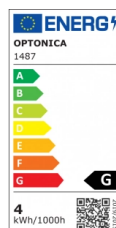

OPTONICA

Ampoule LED R39 E14

Puissance

- 4W

Couleur de lumière

Lumière blanche

Stamps

Technical Specification

Reference catalogue	1487
Brand	Optonica
Product Code	SP4-A5
Socket	E14
Power	4W
Energy Consumption	4 kWh/1000h
Input voltage	AC175-265V
Flux	300lm
FLUX per watt	75lm/W
IP	20
Dimmable	No
Correlated Color Temperature	6000K
Light Color	Lumière blanche
Wattage Equivalent	30W
EAN Code	3800156614871
Energy Efficiency Label	G

Beam angle	200°
Power Factor	0.5
Power LED	4W
On/Off Cycles	25 000x
Instant On	0.2s
Material	ALU+PC
Operating Frequency	50-60 Hz
Temperature	-20°C / +40°C
Ra ≥	80
Life span	25 000 Hours
Color Code	860
Lumen maintenance at end of service life	70%
Size of product	39x65 mm
Size of package	70x40x40 mm
Size of Box	420x220x165 mm
Items per pack	1
Items per box	100
Candela	41 cd