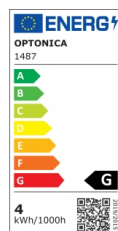

OPTONICA

Ampoule LED R39 E14

Puissance

- 4W

Couleur de lumière

Lumière blanche

Stamps

Technical Specification

Reference catalogue	1487
Brand	Optonica
Product Code	SP4-A5
Socket	E14
Power	4W
Energy Consumption	4 kWh/1000h
Input voltage	AC175-265V
Flux	300lm
FLUX per watt	75lm/W
IP	20
Dimmable	No
Correlated Color Temperature	6000K
Light Color	Lumière blanche
Wattage Equivalent	30W
EAN Code	3800156614871
Energy Efficiency Label	G

Beam angle	200°
Power Factor	0.5
Power LED	4W
On/Off Cycles	25 000x
Instant On	0.2s
Material	ALU+PC
Operating Frequency	50-60 Hz
Temperature	-20°C / +40°C
Ra ≥	80
Life span	25 000 Hours
Color Code	860
Lumen maintenance at end of service life	70%
Size of product	40x70 mm
Size of package	70x40x40 mm
Size of Box	420x220x165 mm
Items per pack	1
Items per box	100
Candela	41 cd