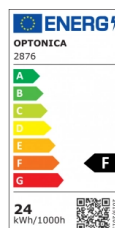

OPTONICA

Plafonnier LED Édition Maison

Puissance

- 24W

Couleur de lumière

Lumière blanche

Stamps

Technical Specification

Reference catalogue	2876
Brand	Optonica
Product Code	DL24-B1
Power	24W
Energy Consumption	24 kWh/1000h
Input voltage	AC175-265V
Flux	1990 Lm
FLUX per watt	83lm/W
IP	20
Dimmable	No
Correlated Color Temperature	6000K
Light Color	Lumière blanche
EAN Code	3800156628786
Energy Efficiency Label	F
Beam angle	120°
On/Off Cycles	25 000x

Instant On	0.1s
Operating Frequency	50-60 Hz
Temperature	-20°C / +40°C
Ra ≥	80
Life span	25 000 Hours
Color Code	860
Lumen maintenance at end of service life	70%
Size of product	350x350 mm
Size of package	385x74x385 mm
Size of Box	510x510x780 mm
Items per pack	1
Items per box	10
Gross weight	0,722 kg
Net weight	0,520 kg
Warranty	2 Years