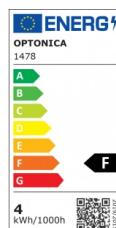

OPTONICA

Ampoule à filament LED G45 E14

Puissance

- 4W

Couleur de lumière

Lumière neutre

Stamps

Technical Specification

Reference catalogue	1478
Brand	Optonica
Product Code	SP4-A4
Socket	E14
Power	4W
Energy Consumption	4 kWh/1000h
Input voltage	AC175-265V
Flux	400 lm
FLUX per watt	100lm/W
IP	20
Dimmable	No
Correlated Color Temperature	4500K
Light Color	Lumière neutre
Wattage Equivalent	32W
EAN Code	3800156614789
Energy Efficiency Label	F

Beam angle	300°
Power Factor	0.5
Power LED	4W
On/Off Cycles	25 000x
Instant On	0.2s
Material	Glass
Operating Frequency	50-60 Hz
Temperature	-20°C / +40°C
Ra ≥	80
Life span	25 000 Hours
Color Code	845
Lumen maintenance at end of service life	70%
Size of product	45x78 mm
Size of package	85x50x50 mm
Size of Box	555x275x200 mm
Items per pack	1
Items per box	100
Candela	34 cd