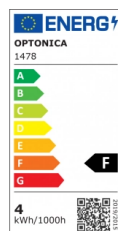

OPTONICA

Ampoule à filament LED G45 E14

Puissance

- 4W

Couleur de lumière

Lumière neutre

Stamps

Technical Specification

Reference catalogue	1478
Brand	Optonica
Product Code	SP4-A4
Socket	E14
Power	4W
Energy Consumption	4 kWh/1000h
Input voltage	AC175-265V
Flux	400 lm
FLUX per watt	100lm/W
IP	20
Dimmable	No
Correlated Color Temperature	4500K
Light Color	Lumière neutre
Wattage Equivalent	32W
EAN Code	3800156614789
Energy Efficiency Label	F

Beam angle	300°
Power Factor	0.5
Power LED	4W
On/Off Cycles	25 000x
Instant On	0.2s
Material	Glass
Operating Frequency	50-60 Hz
Temperature	-20°C / +40°C
Ra ≥	80
Life span	25 000 Hours
Color Code	845
Lumen maintenance at end of service life	70%
Size of product	45x78 mm
Size of package	85x50x50 mm
Size of Box	555x275x200 mm
Items per pack	1
Items per box	100
Candela	34 cd