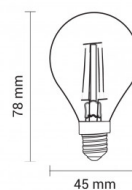

OPTONICA

Ampoule à filament LED G45 E14

Puissance

- 4W

Couleur de lumière

Lumière neutre

Stamps

Technical Specification

Reference catalogue	1478
Brand	Optonica
Product Code	SP4-A4
Socket	E14
Power	4W
Energy Consumption	4 kWh/1000h
Input voltage	AC175-265V
Flux	400 lm
FLUX per watt	100lm/W
IP	20
Dimmable	No
Correlated Color Temperature	4500K
Light Color	Lumière neutre
Wattage Equivalent	32W
EAN Code	3800156614789
Energy Efficiency Label	F

Beam angle	300°
Power Factor	0.5
Power LED	4W
On/Off Cycles	25 000x
Instant On	0.2s
Material	Glass
Operating Frequency	50-60 Hz
Temperature	-20°C / +40°C
Ra ≥	80
Life span	25 000 Hours
Color Code	845
Lumen maintenance at end of service life	70%
Size of product	45x78 mm
Size of package	85x50x50 mm
Size of Box	555x275x200 mm
Items per pack	1
Items per box	100
Candela	34 cd