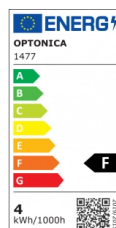

OPTONICA

Ampoule à filament LED G45 E14

Puissance

- 4W

Couleur de lumière

Lumière blanche

Stamps

Technical Specification

Reference catalogue	1477
Brand	Optonica
Product Code	SP4-A4
Socket	E14
Power	4W
Energy Consumption	4 kWh/1000h
Input voltage	AC175-265V
Flux	400 lm
FLUX per watt	100lm/W
IP	20
Dimmable	No
Correlated Color Temperature	6000K
Light Color	Lumière blanche
Wattage Equivalent	32W
EAN Code	3800156614772
Energy Efficiency Label	F

Beam angle	300°
Power Factor	0.5
Power LED	4W
On/Off Cycles	25 000x
Instant On	0.2s
Material	Glass
Operating Frequency	50-60 Hz
Temperature	-20°C / +40°C
Ra ≥	80
Life span	25 000 Hours
Color Code	860
Lumen maintenance at end of service life	70%
Size of product	45x78 mm
Size of package	85x50x50 mm
Size of Box	555x275x200 mm
Items per pack	1
Items per box	100
Candela	34 cd