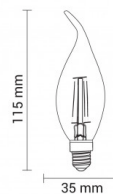

OPTONICA

Ampoule à filament LED en forme de bougie C35T E14

Puissance

- 4W

Couleur de lumiere

Lumière chaude

Stamps

Technical Specification

Reference catalogue	1482
Brand	Optonica
Product Code	SP4-A4
Socket	E14
Power	4W
Energy Consumption	4 kWh/1000h
Input voltage	AC175-265V
Flux	400 lm
FLUX per watt	100lm/W
IP	20
Dimmable	No
Correlated Color Temperature	2700K
Light Color	Lumière chaude
Wattage Equivalent	36W

EAN Code	3800156614826
Energy Efficiency Label	F
Beam angle	300°
Power Factor	0.5
Power LED	4W
On/Off Cycles	25 000x
Instant On	0.2s
Material	ALU+PC
Operating Frequency	50-60 Hz
Temperature	-20°C / +40°C
Ra ≥	80
Life span	25 000 Hours
Color Code	827
Lumen maintenance at end of service life	70%
Size of product	35x115 mm
Size of package	130x40x40 mm
Size of Box	450x220x276 mm
Items per pack	1