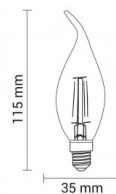

OPTONICA

Ampoule à filament LED en forme de bougie C35T E14

Puissance

- 4W

Couleur de lumière

Lumière blanche

Stamps

Technical Specification

Reference catalogue	1480
Brand	Optonica
Product Code	SP4-A4
Socket	E14
Power	4W
Energy Consumption	4 kWh/1000h
Input voltage	AC175-265V
Flux	400 lm
FLUX per watt	100lm/W
IP	20
Dimmable	No
Correlated Color Temperature	6000K
Light Color	Lumière blanche
Wattage Equivalent	36W

EAN Code	3800156614802
Energy Efficiency Label	F
Beam angle	300°
Power Factor	0.5
Power LED	4W
On/Off Cycles	25 000x
Instant On	0.2s
Material	ALU+PC
Operating Frequency	50-60 Hz
Temperature	-20°C / +40°C
Ra ≥	80
Life span	25 000 Hours
Color Code	860
Lumen maintenance at end of service life	70%
Size of product	35x115 mm
Size of package	130x40x40 mm
Size of Box	450x220x276 mm
Items per pack	1