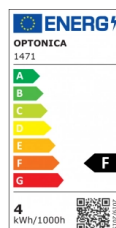

OPTONICA

Ampoule à filament LED C35 E14

Puissance

- 4W

Couleur de lumière

Lumière neutre

Stamps

Technical Specification

Reference catalogue	1471
Brand	Optonica
Product Code	SP4-A4
Socket	E14
Power	4W
Energy Consumption	4 kWh/1000h
Input voltage	AC175-265V
Flux	400 lm
FLUX per watt	100lm/W
IP	20
Dimmable	No
Correlated Color Temperature	4500K
Light Color	Lumière neutre
Wattage Equivalent	32W
EAN Code	3800156614710
Energy Efficiency Label	F

Beam angle	300°
Power Factor	0.5
Power LED	4W
On/Off Cycles	25 000x
Instant On	0.2s
Material	Glass
Operating Frequency	50-60 Hz
Temperature	-20°C / +40°C
Ra ≥	80
Life span	25 000 Hours
Color Code	845
Lumen maintenance at end of service life	70%
Size of product	35x98 mm
Size of package	100x40x40 mm
Size of Box	420x215x240 mm
Items per pack	1
Items per box	100
Gross weight	0,021 kg