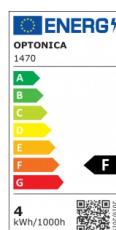

OPTONICA

Ampoule à filament LED C35 E14

Puissance

- 4W

Couleur de lumière

Lumière blanche

Stamps

Technical Specification

Reference catalogue	1470
Brand	Optonica
Product Code	SP4-A4
Socket	E14
Power	4W
Energy Consumption	4 kWh/1000h
Input voltage	AC175-265V
Flux	400 lm
FLUX per watt	100lm/W
IP	20
Dimmable	No
Correlated Color Temperature	6000K
Light Color	Lumière blanche
Wattage Equivalent	32W
EAN Code	3800156614703
Energy Efficiency Label	F

Beam angle	300°
Power Factor	0.5
Power LED	4W
On/Off Cycles	25 000x
Instant On	0.2s
Material	Glass
Operating Frequency	50-60 Hz
Temperature	-20°C / +40°C
Ra ≥	80
Life span	25 000 Hours
Color Code	860
Lumen maintenance at end of service life	70%
Size of product	35x98 mm
Size of package	100x40x40 mm
Size of Box	420x215x240 mm
Items per pack	1
Items per box	100
Gross weight	0,021 kg