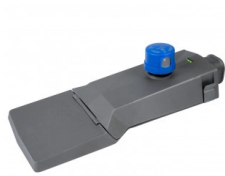

OPTONICA

Lampe de Rue LED Avec Prise NEMA Et Photocellule Bridgelux3030

Puissance

- 100W

Couleur de lumiere

Lumière blanche

Stamps

Technical Specification

Energy Efficiency Label	D
Beam angle	120°
Hole Size	Ø65 mm
Power Factor	0.95
On/Off Cycles	35 000x
Instant On	0.1s
Material	Aluminium
Operating Frequency	50-60 Hz
Temperature	-20°C / +40°C
Ra ≥	70
Life span	50 000 Hours
Color Code	857
LED Type	Bridgelux
Lumen maintenance at end of service life	70%
Size of product	545x245x180 mm
Size of package	580x280x200 mm
Items per pack	1
Items per box	1