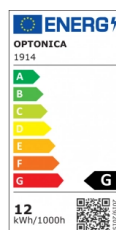

OPTONICA

Ampoule LED A65 B22 Dimmable

Couleur de lumière

Lumière chaude

Stamps

Technical Specification

Reference catalogue	1914
Brand	Optonica
Product Code	SP12-A5
Socket	B22
Energy Consumption	12 kWh/1000h
Input voltage	AC170-240V
Flux	960lm
FLUX per watt	80 lm/W
IP	20
Dimmable	Yes
Correlated Color Temperature	2700K
Light Color	Lumière chaude
EAN Code	3800156619142
Energy Efficiency Label	G
Beam angle	180°
On/Off Cycles	25 000x

Instant On	0.1s
Operating Frequency	50-60 Hz
Temperature	-20°C / +40°C
Life span	25 000 Hours
Color Code	828
Body Color	White
Lumen maintenance at end of service life	70%
Items per pack	1
Items per box	50
Gross weight	0,154 kg
Net weight	0,131 kg
Warranty	2 Years