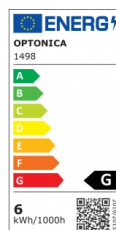

OPTONICA

Ampoule LED G45 E14 6W

Puissance

- 6W

Couleur de lumière

Lumière chaude

Stamps

Technical Specification

| | |
|-------------------------------------|----------------|
| Reference catalogue | 1498 |
| Brand | Optonica |
| Product Code | SP6-A8 |
| Socket | E14 |
| Power | 6W |
| Input voltage | AC175-265V |
| Flux | 480 lm |
| FLUX per watt | 80 lm/W |
| IP | 20 |
| Dimmable | Yes |
| Correlated Color Temperature | 2700K |
| Light Color | Lumière chaude |
| EAN Code | 3800156614987 |
| Energy Efficiency Label | G |
| Beam angle | 240° |
| On/Off Cycles | 25 000x |

| | |
|--------------------------|---------------|
| Instant On | 0.1s |
| Material | ALU+PC |
| Temperature | -20°C / +40°C |
| Ra ≥ | 80 |
| Life span | 25 000 Hours |
| Weight of Product | 26 gr. |
| Color Code | 828 |
| Size of product | Ø 45x80 mm |
| Size of package | 50X85 mm |
| Items per pack | 1 |
| Items per box | 100 |
| Frequency | 50/60Hz |
| Warranty | 2 Years |