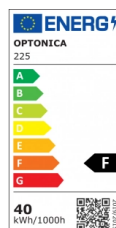

OPTONICA

Ampoule LED E27 40W PF>0.9

Puissance

- 40W

Couleur de lumière

Lumière blanche

Stamps

Technical Specification

Reference catalogue	225
Brand	Optonica
Product Code	HB40-A1
Socket	E27
Power	40W
Energy Consumption	40 kWh/1000h
Input voltage	AC180-265V
Flux	4100 Lm
FLUX per watt	103 lm/W
IP	20
Dimmable	No
Correlated Color Temperature	6000K
Light Color	Lumière blanche
EAN Code	3800156602250
Energy Efficiency Label	F
Beam angle	270°

On/Off Cycles	35 000x
Instant On	0.2s
Material	ALU+PC
Operating Frequency	50-60 Hz
Temperature	-20°C / +40°C
Ra ≥	80
Life span	35 000 Hours
Color Code	860
Lumen maintenance at end of service life	70%
Size of product	90x212 mm
Size of Box	235x96 mm
Items per pack	1
Gross weight	0,290 kg
Net weight	0,214 kg
Warranty	2 Years