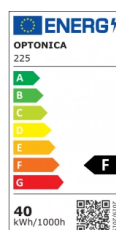

OPTONICA

Ampoule LED E27 40W PF>0.9

Puissance

- 40W

Couleur de lumière

Lumière blanche

Stamps

Technical Specification

Reference catalogue	225
Brand	Optonica
Product Code	HB40-A1
Socket	E27
Power	40W
Energy Consumption	40 kWh/1000h
Input voltage	AC180-265V
Flux	4100 Lm
FLUX per watt	103 lm/W
IP	20
Dimmable	No
Correlated Color Temperature	6000K
Light Color	Lumière blanche
EAN Code	3800156602250
Energy Efficiency Label	F
Beam angle	270°

On/Off Cycles	35 000x
Instant On	0.2s
Material	ALU+PC
Operating Frequency	50-60 Hz
Temperature	-20°C / +40°C
Ra ≥	80
Life span	35 000 Hours
Color Code	860
Lumen maintenance at end of service life	70%
Size of product	90x212 mm
Size of Box	235x96 mm
Items per pack	1
Gross weight	0,290 kg
Net weight	0,214 kg
Warranty	2 Years