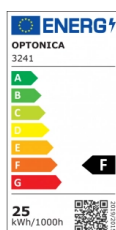

OPTONICA

Spot LED COB Rond Remplaçable

Puissance

- 25W

Couleur de lumière

Lumière blanche

Stamps

Technical Specification

Reference catalogue	3241
Brand	Optonica
Product Code	CB25-A1
Power	25W
Energy Consumption	25 kWh/1000h
Input voltage	AC220-240V
Flux	2200 lm
FLUX per watt	88lm/W
IP	20
Dimmable	No
Correlated Color Temperature	6000K
Light Color	Lumière blanche
EAN Code	3800156632417
Energy Efficiency Label	F
Beam angle	60°
Power Factor	0.5

On/Off Cycles	25 000x
Instant On	0.1s
Material	ALU+PC
Operating Frequency	50-60 Hz
Temperature	-20°C / +40°C
Ra ≥	80
Life span	25 000 Hours
Color Code	860
Body Color	White
LED Type	COB
Lumen maintenance at end of service life	70%
Size of product	φ183x102 mm
Size of package	230x210x120 mm
Items per pack	1
Items per box	20
Gross weight	1,097 kg
Net weight	0,918 kg
Warranty	2 Years