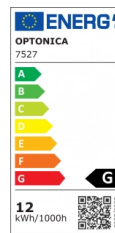

Technical Specification

Reference catalogue	7527
Brand	Optonica
Product Code	WL12-A3
Power	12W
Energy Consumption	12 kWh/1000h