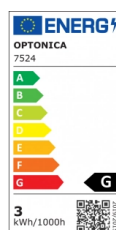

OPTONICA

Spot LED d'Escalier Blanc Carré

Puissance

- 3W

Couleur de lumière

Lumière chaude

Stamps

Technical Specification

Reference catalogue	7524
Brand	Optonica
Product Code	WL3-A3
Power	3W
Energy Consumption	3 kWh/1000h
Input voltage	AC220-240V
Flux	90lm
FLUX per watt	30lm/W
IP	20
Dimmable	No
Correlated Color Temperature	3000K
Light Color	Lumière chaude
Wattage Equivalent	8W
EAN Code	3800156675247
Energy Efficiency Label	G
Beam angle	34°

Power Factor	0.5
On/Off Cycles	25 000x
Instant On	0.1s
Material	Aluminium
Operating Frequency	50-60 Hz
Temperature	-20°C / +40°C
Ra ≥	80
Life span	25 000 Hours
Color Code	830
Body Color	White
Lumen maintenance at end of service life	70%
Size of product	80x80x51 mm
Size of package	90x90x60 mm
Items per pack	1
Items per box	50
Color Of The Shell	White
Gross weight	0,230 kg
Net weight	0,200 kg