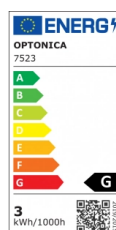

OPTONICA

Spot LED d'Escalier Blanc Rond

Puissance

- 3W

Couleur de lumière

Lumière neutre

Stamps

Technical Specification

Reference catalogue	7523
Brand	Optonica
Product Code	WL3-A3
Power	3W
Energy Consumption	3 kWh/1000h
Input voltage	AC220-240V
Flux	90lm
FLUX per watt	30lm/W
IP	20
Dimmable	No
Correlated Color Temperature	4000K
Light Color	Lumière neutre
Wattage Equivalent	8W
EAN Code	3800156675230
Energy Efficiency Label	G
Beam angle	34°

Power Factor	0.5
On/Off Cycles	25 000x
Instant On	0.1s
Operating Frequency	50-60 Hz
Temperature	-20°C / +40°C
Ra ≥	80
Life span	25 000 Hours
Color Code	842
Body Color	White
Lumen maintenance at end of service life	70%
Size of product	φ80x51 mm
Size of package	90x90x65 mm
Items per pack	1
Items per box	50
Color Of The Shell	White
Material	Aluminium
Gross weight	0,210 kg
Net weight	0,180 kg