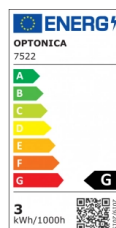

OPTONICA

Spot LED d'Escalier Blanc Rond

Puissance

- 3W

Couleur de lumière

Lumière chaude

Stamps

Technical Specification

Reference catalogue	7522
Brand	Optonica
Product Code	WL3-A3
Power	3W
Energy Consumption	3 kWh/1000h
Input voltage	AC220-240V
Flux	90lm
FLUX per watt	30lm/W
IP	20
Dimmable	No
Correlated Color Temperature	3000K
Light Color	Lumière chaude
Wattage Equivalent	8W
EAN Code	3800156675223
Energy Efficiency Label	G
Beam angle	34°

Power Factor	0.5
On/Off Cycles	25 000x
Instant On	0.1s
Operating Frequency	50-60 Hz
Temperature	-20°C / +40°C
Ra ≥	80
Life span	25 000 Hours
Color Code	830
Body Color	White
Lumen maintenance at end of service life	70%
Size of product	φ80x51 mm
Size of package	90x90x65 mm
Items per pack	1
Items per box	50
Color Of The Shell	White
Material	Aluminium
Gross weight	0,210 kg
Net weight	0,180 kg