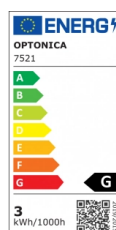

OPTONICA

Spot LED d'Escalier Blanc Carré

Puissance

- 3W

Couleur de lumière

Lumière neutre

Stamps

Technical Specification

Reference catalogue	7521
Brand	Optonica
Product Code	WL3-A3
Power	3W
Energy Consumption	3 kWh/1000h
Input voltage	AC220-240V
Flux	195 lm
FLUX per watt	65lm/W
IP	20
Dimmable	No
Correlated Color Temperature	4000K
Light Color	Lumière neutre
Wattage Equivalent	13W
EAN Code	3800156675216
Energy Efficiency Label	G
Beam angle	58°

Power Factor	0.5
On/Off Cycles	25 000x
Instant On	0.1s
Material	Aluminium
Operating Frequency	50-60 Hz
Temperature	-20°C / +40°C
Ra ≥	80
Life span	25 000 Hours
Color Code	842
Body Color	White
Lumen maintenance at end of service life	70%
Size of product	84x84x43 mm
Size of package	100x100x60 mm
Items per pack	1
Items per box	50
Color Of The Shell	White
Gross weight	0,310 kg
Net weight	0,280 kg