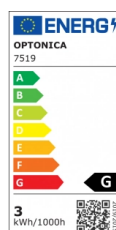

OPTONICA

Spot LED d'Escalier Rectangulaire Gris

Puissance

- 3W

Couleur de lumière

Lumière chaude

Stamps

Technical Specification

Reference catalogue	7519
Brand	Optonica
Product Code	WL3-A5
Power	3W
Energy Consumption	3 kWh/1000h
Input voltage	AC220-240V
Flux	100 lm
FLUX per watt	33lm/W
IP	65
Dimmable	No
Correlated Color Temperature	3000K
Light Color	Lumière chaude
Wattage Equivalent	20W
EAN Code	3800156675193
Energy Efficiency Label	G
Beam angle	65°

Power Factor	0.5
On/Off Cycles	25 000x
Instant On	0.1s
Operating Frequency	50-60 Hz
Temperature	-20°C / +40°C
Ra ≥	80
Life span	25 000 Hours
Color Code	830
Body Color	Gray
Mount Type	Step light
Lumen maintenance at end of service life	70%
Size of product	230x80x28 mm
Size of package	240x90x40 mm
Items per pack	1
Items per box	50
Color Of The Shell	Grey
Material	PC
Gross weight	0,270 kg