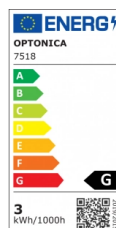

OPTONICA

Spot LED d'Escalier Rectangulaire Blanc

Puissance

- 3W

Couleur de lumière

Lumière neutre

Stamps

Technical Specification

Reference catalogue	7518
Brand	Optonica
Product Code	WL3-A5
Power	3W
Energy Consumption	3 kWh/1000h
Input voltage	AC220-240V
Flux	100 lm
FLUX per watt	33lm/W
IP	65
Dimmable	No
Correlated Color Temperature	4000K
Light Color	Lumière neutre
Wattage Equivalent	20W
EAN Code	3800156675186
Energy Efficiency Label	G
Beam angle	65°

Power Factor	0.5
On/Off Cycles	25 000x
Instant On	0.1s
Material	Plastic
Operating Frequency	50-60 Hz
Temperature	-20°C / +40°C
Ra ≥	80
Life span	25 000 Hours
Color Code	842
Body Color	White
Mount Type	Step light
Lumen maintenance at end of service life	70%
Size of product	230x80x28 mm
Size of package	240x90x40 mm
Items per pack	1
Items per box	50
Color Of The Shell	White
Gross weight	0,270 kg