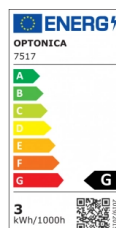

OPTONICA

Spot LED d'Escalier Rectangulaire Blanc

Puissance

- 3W

Couleur de lumière

Lumière chaude

Stamps

Technical Specification

Reference catalogue	7517
Brand	Optonica
Product Code	WL3-A5
Power	3W
Energy Consumption	3 kWh/1000h
Input voltage	AC220-240V
Flux	100 lm
FLUX per watt	33lm/W
IP	65
Dimmable	No
Correlated Color Temperature	3000K
Light Color	Lumière chaude
Wattage Equivalent	20W
EAN Code	3800156675179
Energy Efficiency Label	G
Beam angle	65°

Power Factor	0.5
On/Off Cycles	25 000x
Instant On	0.1s
Material	Plastic
Operating Frequency	50-60 Hz
Temperature	-20°C / +40°C
Ra ≥	80
Life span	25 000 Hours
Color Code	830
Body Color	White
Mount Type	Step light
Lumen maintenance at end of service life	70%
Size of product	230x80x28 mm
Size of package	240x90x40 mm
Items per pack	1
Items per box	50
Color Of The Shell	White
Gross weight	0,270 kg