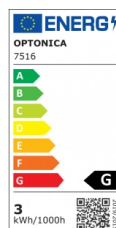

OPTONICA

Spot LED d'Escalier Rectangulaire Noir

Puissance

- 3W

Couleur de lumière

Lumière neutre

Stamps

Technical Specification

Reference catalogue	7516
Brand	Optonica
Product Code	WL3-A5
Power	3W
Energy Consumption	3 kWh/1000h
Input voltage	AC220-240V
Flux	100 lm
FLUX per watt	33lm/W
IP	65
Dimmable	No
Correlated Color Temperature	4000K
Light Color	Lumière neutre
Wattage Equivalent	20W
EAN Code	3800156675162
Energy Efficiency Label	G
Beam angle	65°

Power Factor	0.5
On/Off Cycles	25 000x
Instant On	0.1s
Operating Frequency	50-60 Hz
Temperature	-20°C / +40°C
Ra ≥	80
Life span	25 000 Hours
Color Code	842
Body Color	Black
Lumen maintenance at end of service life	70%
Size of product	230x80x28 mm
Size of package	240x90x40 mm
Items per pack	1
Items per box	50
Color Of The Shell	Black
Material	PC
Gross weight	0,270 kg
Net weight	0,230 kg