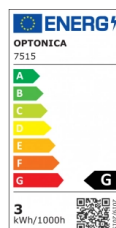

OPTONICA

Spot LED d'Escalier Rectangulaire Noir

Puissance

- 3W

Couleur de lumiere

Lumière chaude

Stamps

Technical Specification

Reference catalogue	7515
Brand	Optonica
Product Code	WL3-A5
Power	3W
Energy Consumption	3 kWh/1000h
Input voltage	AC220-240V
Flux	100 lm
FLUX per watt	33lm/W
IP	65
Dimmable	No
Correlated Color Temperature	3000K
Light Color	Lumière chaude
Wattage Equivalent	20W
EAN Code	3800156675155
Energy Efficiency Label	G
Beam angle	65°

Power Factor	0.5
On/Off Cycles	25 000x
Instant On	0.1s
Operating Frequency	50-60 Hz
Temperature	-20°C / +40°C
Ra ≥	80
Life span	25 000 Hours
Color Code	830
Body Color	Black
Lumen maintenance at end of service life	70%
Size of product	230x80x28 mm
Size of package	240x90x40 mm
Items per pack	1
Items per box	50
Color Of The Shell	Black
Material	PC
Gross weight	0,270 kg
Net weight	0,230 kg