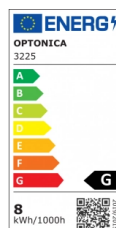

OPTONICA

Spot LED COB Carré Inox Encastré

Puissance

- 8W

Couleur de lumière

Lumière chaude

Stamps

Technical Specification

Reference catalogue	3225
Brand	Optonica
Product Code	CB8-A1
Power	8W
Energy Consumption	8 kWh/1000h
Input voltage	AC175-265V
Flux	560 lm
FLUX per watt	70lm/W
IP	20
Dimmable	No
Correlated Color Temperature	2700K
Light Color	Lumière chaude
Wattage Equivalent	64W
EAN Code	3800156632257
Energy Efficiency Label	G
Beam angle	60°

Power Factor	0.5
On/Off Cycles	25 000x
Instant On	0.1s
Operating Frequency	50-60 Hz
Temperature	-20°C / +40°C
Ra ≥	80
Life span	25 000 Hours
Color Code	827
Body Color	Inox
LED Type	COB
Mount Type	Built-In
Lumen maintenance at end of service life	70%
Size of product	100x100x70 mm
Size of package	115x115x90 mm
Items per pack	1
Items per box	30
Color Of The Shell	Inox
Material	Aluminium