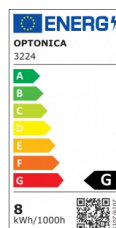

OPTONICA

Spot LED COB Carré Inox Encastré

Puissance

- 8W

Couleur de lumière

Lumière neutre

Stamps

Technical Specification

Reference catalogue	3224
Brand	Optonica
Product Code	CB8-A1
Power	8W
Energy Consumption	8 kWh/1000h
Input voltage	AC175-265V
Flux	560 lm
FLUX per watt	70lm/W
IP	20
Dimmable	No
Correlated Color Temperature	4500K
Light Color	Lumière neutre
Wattage Equivalent	64W
EAN Code	3800156632240
Energy Efficiency Label	G
Beam angle	60°

Power Factor	0.5
On/Off Cycles	25 000x
Instant On	0.1s
Operating Frequency	50-60 Hz
Temperature	-20°C / +40°C
Ra ≥	80
Life span	25 000 Hours
Color Code	845
Body Color	Inox
LED Type	COB
Mount Type	Built-In
Lumen maintenance at end of service life	70%
Size of product	100x100x70 mm
Size of package	115x115x90 mm
Items per pack	1
Items per box	30
Color Of The Shell	Inox
Material	Aluminium