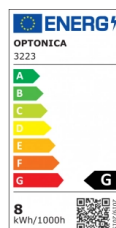

OPTONICA

Spot LED COB Carré Inox Encastré

Puissance

- 8W

Couleur de lumière

Lumière blanche

Stamps

Technical Specification

Reference catalogue	3223
Brand	Optonica
Product Code	CB8-A1
Power	8W
Energy Consumption	8 kWh/1000h
Input voltage	AC175-265V
Flux	560 lm
FLUX per watt	70lm/W
IP	20
Dimmable	No
Correlated Color Temperature	6000K
Light Color	Lumière blanche
Wattage Equivalent	64W
EAN Code	3800156632233
Energy Efficiency Label	G
Beam angle	60°

Power Factor	0.5
On/Off Cycles	25 000x
Instant On	0.1s
Operating Frequency	50-60 Hz
Temperature	-20°C / +40°C
Ra ≥	80
Life span	25 000 Hours
Color Code	860
Body Color	Inox
LED Type	COB
Mount Type	Built-In
Lumen maintenance at end of service life	70%
Size of product	100x100x70 mm
Size of package	115x115x90 mm
Items per pack	1
Items per box	30
Color Of The Shell	Inox
Material	Aluminium