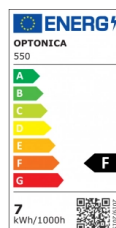

OPTONICA

Projecteur LED Extérieur Encastré

Puissance

- 7W

Couleur de lumière

Lumière blanche

Stamps

Technical Specification

Reference catalogue	550
Brand	Optonica
Product Code	UN7-A1
Power	7W
Energy Consumption	7 kWh/1000h
Input voltage	AC200-245V
Flux	560 lm
FLUX per watt	80lm/W
IP	65
Dimmable	No
Correlated Color Temperature	6000K
Light Color	Lumière blanche
EAN Code	3800156605503
Energy Efficiency Label	F
Beam angle	18°
Power Factor	0.5

On/Off Cycles	25 000x
Instant On	0.1s
Material	Aluminium
Operating Frequency	50-60 Hz
Temperature	-20°C / +40°C
Ra ≥	80
Life span	25 000 Hours
Color Code	860
Mount Type	Built-In
Lumen maintenance at end of service life	70%
Size of product	φ150x93 mm
Size of package	170x170x110 mm
Items per pack	1
Items per box	18
Gross weight	0,970 kg
Net weight	0,900 kg
Warranty	2 Years