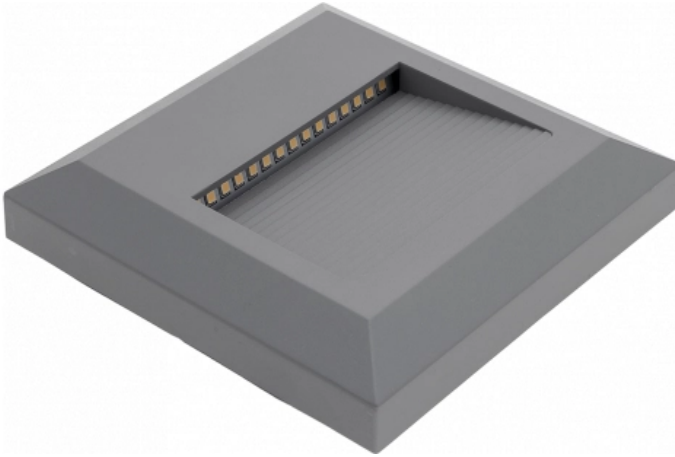

## Spot LED d'Escalier Carré Gris

<b>Power Factor</b>	0.5
<b>On/Off Cycles</b>	25 000x
<b>Instant On</b>	0.1s
<b>Material</b>	Polycarbonate
<b>Operating Frequency</b>	50-60 Hz
<b>Temperature</b>	-20°C / +40°C
<b>Ra ≥</b>	80
<b>Life span</b>	25 000 Hours
<b>Color Code</b>	830
<b>Body Color</b>	Gray
<b>Mount Type</b>	Step light
<b>Lumen maintenance at end of service life</b>	70%
<b>Size of product</b>	124x124x27 mm
<b>Size of package</b>	135x135x40 mm
<b>Items per pack</b>	1
<b>Items per box</b>	50
<b>Color Of The Shell</b>	Grey
<b>Gross weight</b>	0,210 kg