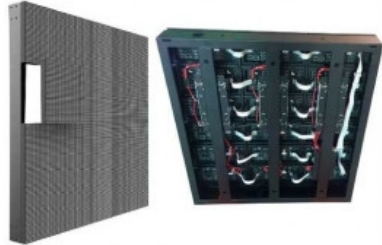

## LED Display Cabinet Fix Indoor P4 V1