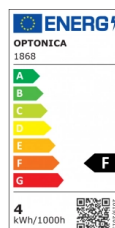

OPTONICA

Ampoule à filament LED E27 G45

Puissance

- 4W

Couleur de lumière

Lumière neutre

Stamps

Technical Specification

Reference catalogue	1868
Brand	Optonica
Product Code	SP4-A4
Socket	E27
Power	4W
Energy Consumption	4 kWh/1000h
Input voltage	AC175-265V
Flux	400 lm
FLUX per watt	100lm/W
IP	20
Dimmable	No
Correlated Color Temperature	4500K
Light Color	Lumière neutre
Wattage Equivalent	32W
EAN Code	3800156618688
Energy Efficiency Label	F

Beam angle	300°
Power Factor	0.5
Power LED	4W
On/Off Cycles	25 000x
Instant On	0.2s
Material	Glass
Operating Frequency	50-60 Hz
Temperature	-20°C / +40°C
Ra ≥	80
Life span	25 000 Hours
Color Code	845
Lumen maintenance at end of service life	70%
Size of product	45x74 mm
Size of package	80x45x45 mm
Size of Box	555x280x185 mm
Items per pack	1
Items per box	100
Gross weight	0,050 kg