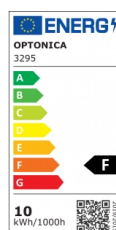

### Puissance

- 10W

# Technical Specification

<b>Reference catalogue</b>	3295
<b>Brand</b>	Optonica
<b>Product Code</b>	CB10-A1
<b>Power</b>	10W
<b>Energy Consumption</b>	10 kWh/1000h
<b>Input voltage</b>	AC100-240V
<b>Flux</b>	750 lm
<b>FLUX per watt</b>	75lm/W
<b>IP</b>	20
<b>Dimmable</b>	No
<b>Correlated Color Temperature</b>	2700K
<b>Light Color</b>	Lumière chaude
<b>Wattage Equivalent</b>	50W
<b>EAN Code</b>	3800156632950
<b>Energy Efficiency Label</b>	F
<b>Beam angle</b>	50°

<b>Hole Size</b>	φ105 mm
<b>Power Factor</b>	0.9
<b>On/Off Cycles</b>	25 000x
<b>Instant On</b>	0.1s
<b>Material</b>	Plastic
<b>Operating Frequency</b>	50-60 Hz
<b>Temperature</b>	-20°C / +40°C
<b>Ra ≥</b>	80
<b>Life span</b>	25 000 Hours
<b>Color Code</b>	827
<b>Body Color</b>	White
<b>Mount Type</b>	Built-In
<b>Lumen maintenance at end of service life</b>	70%
<b>Size of product</b>	115x115x50 mm
<b>Size of package</b>	140x120x70 mm
<b>Items per pack</b>	1
<b>Items per box</b>	50
<b>Color Of The Shell</b>	White