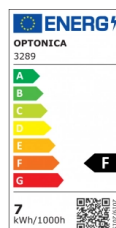

OPTONICA

Spot LED COB Carré Rotatif

Puissance

- 7W

Couleur de lumière

Lumière chaude

Stamps