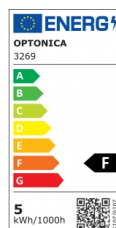

OPTONICA

Spot LED COB Carré Rotatif

Puissance

- 5W

Couleur de lumière

Lumière chaude

Stamps

Technical Specification

Reference catalogue	3269
Brand	Optonica
Product Code	CB5-A1
Power	5W
Energy Consumption	5 kWh/1000h
Input voltage	AC100-240V
Flux	375 lm
FLUX per watt	75lm/W
IP	20
Dimmable	No
Correlated Color Temperature	2700K
Light Color	Lumière chaude
Wattage Equivalent	25W
EAN Code	3800156632691
Energy Efficiency Label	F
Beam angle	50°

Hole Size	φ75-80 mm
Power Factor	0.9
On/Off Cycles	25 000x
Instant On	0.1s
Material	Plastic
Operating Frequency	50-60 Hz
Temperature	-20°C / +40°C
Ra ≥	80
Life span	25 000 Hours
Color Code	827
Body Color	White
Mount Type	Built-In
Lumen maintenance at end of service life	70%
Size of product	90x90x40 mm
Size of package	115x100x60 mm
Items per pack	1
Items per box	50
Color Of The Shell	White