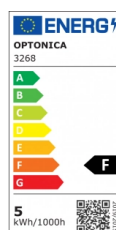

OPTONICA

Spot LED COB Carré Rotatif

Puissance

- 5W

Couleur de lumière

Lumière neutre

Stamps

Technical Specification

Reference catalogue	3268
Brand	Optonica
Product Code	CB5-A1
Power	5W
Energy Consumption	5 kWh/1000h
Input voltage	AC100-240V
Flux	375 lm
FLUX per watt	75lm/W
IP	20
Dimmable	No
Correlated Color Temperature	4000K
Light Color	Lumière neutre
Wattage Equivalent	25W
EAN Code	3800156632684
Energy Efficiency Label	F
Beam angle	50°

Hole Size	φ75-80 mm
Power Factor	0.9
On/Off Cycles	25 000x
Instant On	0.1s
Material	Plastic
Operating Frequency	50-60 Hz
Temperature	-20°C / +40°C
Ra ≥	80
Life span	25 000 Hours
Color Code	845
Body Color	White
Mount Type	Built-In
Lumen maintenance at end of service life	70%
Size of product	90x90x40 mm
Size of package	115x100x60 mm
Items per pack	1
Items per box	50
Color Of The Shell	White