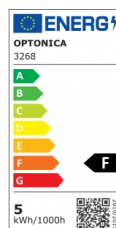

OPTONICA

Spot LED COB Carré Rotatif

Puissance

- 5W

Couleur de lumière

Lumière neutre

Stamps