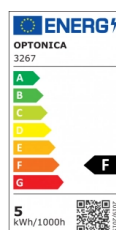

OPTONICA

Spot LED COB Carré Rotatif

Puissance

- 5W

Couleur de lumière

Lumière blanche

Stamps

Technical Specification

Reference catalogue	3267
Brand	Optonica
Product Code	CB5-A1
Power	5W
Energy Consumption	5 kWh/1000h
Input voltage	AC100-240V
Flux	375 lm
FLUX per watt	75lm/W
IP	20
Dimmable	No
Correlated Color Temperature	6000K
Light Color	Lumière blanche
Wattage Equivalent	25W
EAN Code	3800156632677
Energy Efficiency Label	F
Beam angle	50°

Hole Size	φ75-80 mm
Power Factor	0.9
On/Off Cycles	25 000x
Instant On	0.1s
Material	Plastic
Operating Frequency	50-60 Hz
Temperature	-20°C / +40°C
Ra ≥	80
Life span	25 000 Hours
Color Code	860
Body Color	White
Mount Type	Built-In
Lumen maintenance at end of service life	70%
Size of product	90x90x40 mm
Size of package	115x100x60 mm
Items per pack	1
Items per box	50
Color Of The Shell	White