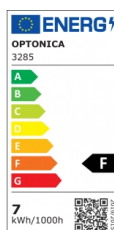

OPTONICA

Downlight LED COB Rotondo Orientabile

Potenza **Colore della luce**

• 7W

Luce naturale

Stamps

Specifiche tecniche

Numero di catalogo	3285
Brand	Optonica
Product Code	CB7-A1
Power	7W
Energy Consumption	7 kWh/1000h
Input voltage	AC175-265V
Flux	525 lm
FLUX per watt	75lm/W
IP	20
Dimmable	No
Correlated Color Temperature	4500K
Light Color	Luce naturale
Wattage Equivalent	35W
EAN Code	3800156632851
Energy Efficiency Label	F
Beam angle	50°

Hole Size	φ75-80 mm
Power Factor	0.9
On/Off Cycles	25 000x
Instant On	0.1s
Material	Plastic
Operating Frequency	50-60 Hz
Temperature	-20°C / +40°C
Ra ≥	80
Life span	25 000 Hours
Color Code	845
Body Color	White
Lumen maintenance at end of service life	70%
Size of product	φ90x40 mm
Size of package	100x100x60 mm
Items per pack	1
Items per box	50
Color Of The Shell	White
Mounting dimensions	Ø 75 mm