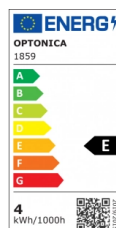

OPTONICA

Ampoule à filament LED A60 E27

Puissance

- 4W

Couleur de lumière

Lumière chaude

Stamps

Technical Specification

| | |
|-------------------------------------|----------------|
| Reference catalogue | 1859 |
| Brand | Optonica |
| Product Code | SP4-A4 |
| Socket | E27 |
| Power | 4W |
| Energy Consumption | 4 kWh/1000h |
| Input voltage | AC175-265V |
| Flux | 470 lm |
| FLUX per watt | 118 lm/W |
| IP | 20 |
| Dimmable | No |
| Correlated Color Temperature | 2700K |
| Light Color | Lumière chaude |
| Wattage Equivalent | 32W |
| EAN Code | 3800156618596 |
| Energy Efficiency Label | E |

| | |
|---|----------------|
| Beam angle | 300° |
| Power Factor | 0.5 |
| Power LED | 4W |
| On/Off Cycles | 25 000x |
| Instant On | 0.2s |
| Material | Glass |
| Operating Frequency | 50-60 Hz |
| Temperature | -20°C / +40°C |
| Ra ≥ | 80 |
| Life span | 25 000 Hours |
| Color Code | 828 |
| Lumen maintenance at end of service life | 70% |
| Size of product | 60x106 mm |
| Size of package | 115x60x60 mm |
| Size of Box | 705x360x255 mm |
| Items per pack | 1 |
| Items per box | 100 |
| Gross weight | 0,050 kg |