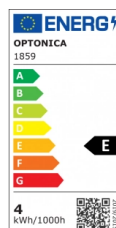

OPTONICA

Ampoule à filament LED A60 E27

Puissance

- 4W

Couleur de lumière

Lumière chaude

Stamps

Technical Specification

Reference catalogue	1859
Brand	Optonica
Product Code	SP4-A4
Socket	E27
Power	4W
Energy Consumption	4 kWh/1000h
Input voltage	AC175-265V
Flux	470 lm
FLUX per watt	118 lm/W
IP	20
Dimmable	No
Correlated Color Temperature	2700K
Light Color	Lumière chaude
Wattage Equivalent	32W
EAN Code	3800156618596
Energy Efficiency Label	E

Beam angle	300°
Power Factor	0.5
Power LED	4W
On/Off Cycles	25 000x
Instant On	0.2s
Material	Glass
Operating Frequency	50-60 Hz
Temperature	-20°C / +40°C
Ra ≥	80
Life span	25 000 Hours
Color Code	828
Lumen maintenance at end of service life	70%
Size of product	60x106 mm
Size of package	115x60x60 mm
Size of Box	705x360x255 mm
Items per pack	1
Items per box	100
Gross weight	0,050 kg