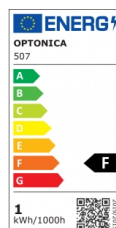

OPTONICA

Projecteur LED Extérieur Encastré

Puissance

- 1W

Couleur de lumière

Lumière blanche

Stamps

Technical Specification

Reference catalogue	507
Brand	Optonica
Product Code	UN1-A1
Power	1W
Energy Consumption	1 kWh/1000h
Input voltage	AC200-245V
Flux	80 lm
FLUX per watt	80lm/W
IP	65
Dimmable	No
Correlated Color Temperature	6000K
Light Color	Lumière blanche
EAN Code	3800156605077
Energy Efficiency Label	F
Beam angle	18°
Power Factor	0.5

On/Off Cycles	25 000x
Instant On	0.1s
Material	Aluminium
Operating Frequency	50-60 Hz
Temperature	-20°C / +40°C
Ra ≥	80
Life span	25 000 Hours
Color Code	860
Mount Type	Built-In
Lumen maintenance at end of service life	70%
Size of product	φ65x78 mm
Size of package	100x90x90 mm
Items per pack	1
Items per box	50
Mounting dimensions	Ø 58 mm
Gross weight	0,170 kg
Net weight	0,150 kg
Warranty	2 Years