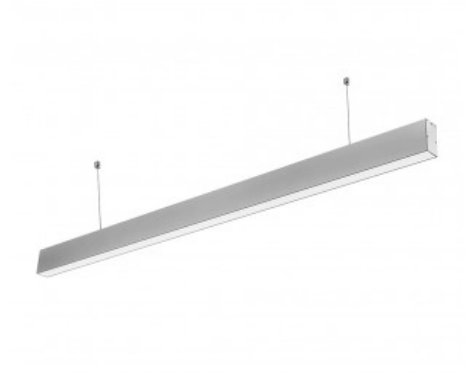

OPTONICA

Luminaire Linéaire Suspendu LED Corps Argent

Puissance

- 40W

Couleur de lumiere

Lumière blanche

Stamps

Technical Specification

Reference catalogue	5374
Brand	Optonica
Product Code	LN40-A1
Power	40W
Energy Consumption	40 kWh/1000h
Input voltage	AC200-240V
Flux	3400 lm
FLUX per watt	85m/W
IP	20
Dimmable	No
Correlated Color Temperature	6000K
Light Color	Lumière blanche
EAN Code	3800156653740
Energy Efficiency Label	F

Beam angle	120°
Power Factor	0.9
On/Off Cycles	25 000x
Instant On	0.1s
Material	Aluminium
Operating Frequency	50-60 Hz
Temperature	-20°C / +40°C
Ra ≥	80
Life span	25 000 Hours
Color Code	860
Body Color	Silver
Lumen maintenance at end of service life	70%
Size of product	1200x35x67 mm
Size of package	1430x80x45 mm
Items per pack	1
Items per box	12
Color Of The Shell	Silver
Gross weight	1,810 kg