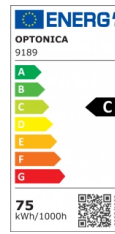

OPTONICA

Lampadaire de Rue LED Driver Moso BRIDGELUX LED 0- 10V Dimmable

Puissance

- 75W

Couleur de lumiere

Lumière blanche

Stamps

Technical Specification

Reference catalogue	9189
Brand	Optonica
Product Code	SL75-A3
Power	75W
Energy Consumption	75 kWh/1000h
Input voltage	AC100-240V
Flux	10500 lm
FLUX per watt	140lm/W
IP	66
Dimmable	Yes
Correlated Color Temperature	6000K
Light Color	Lumière blanche
EAN Code	3800156691896
Energy Efficiency Label	C

Beam angle	120°
Hole Size	Ø65 mm
Power Factor	0.95
On/Off Cycles	35 000x
Instant On	0.1s
Material	Aluminium
Operating Frequency	50-60 Hz
Temperature	-20°C / +40°C
Ra ≥	70
Life span	50 000 Hours
Color Code	857
LED Type	Bridgelux
Lumen maintenance at end of service life	70%
Size of product	235mm x 578mm x 95mm
Size of package	580x280x190 mm
Items per pack	1
Items per box	1
Rated Current	0.75A