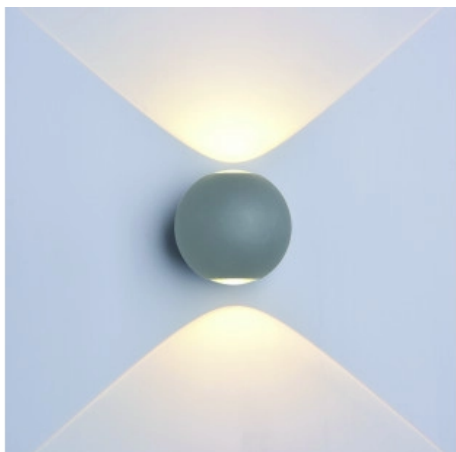

## Applique Murale LED Corps Rond Gris