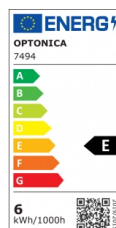

OPTONICA

Applique Murale LED Corps Rond Noir

Puissance

- 6W

Couleur de lumière

Lumière chaude

Stamps

Technical Specification

| | |
|-------------------------------------|----------------|
| Reference catalogue | 7494 |
| Brand | Optonica |
| Product Code | WL6-A5 |
| Power | 6W |
| Energy Consumption | 6 kWh/1000h |
| Input voltage | AC220-240V |
| Flux | 660 lm |
| FLUX per watt | 110lm/W |
| IP | 54 |
| Dimmable | No |
| Correlated Color Temperature | 3000K |
| Light Color | Lumière chaude |
| Wattage Equivalent | 44W |
| EAN Code | 3800156674943 |
| Energy Efficiency Label | E |
| Beam angle | 90° |

| | |
|---|----------------|
| Power Factor | 0.9 |
| On/Off Cycles | 25 000x |
| Instant On | 0.1s |
| Material | Aluminium |
| Operating Frequency | 50-60 Hz |
| Temperature | -20°C / +40°C |
| Life span | 25 000 Hours |
| Color Code | 830 |
| Body Color | Black |
| LED Type | Cree |
| Lumen maintenance at end of service life | 70% |
| Size of product | φ110 mm |
| Size of package | 115x115x115 mm |
| Items per pack | 1 |
| Items per box | 20 |
| Color Of The Shell | Black |
| Gross weight | 0,700 kg |
| Net weight | 0,640 kg |