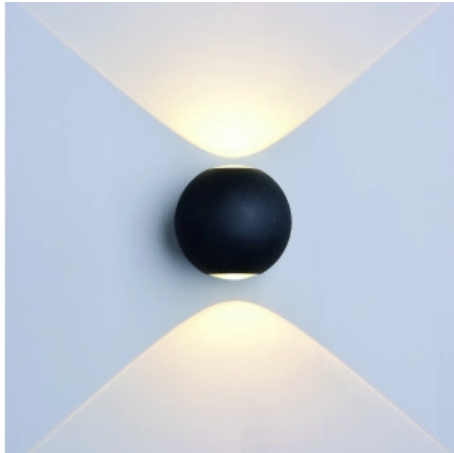

OPTONICA

Applique Murale LED Corps Rond Noir

Puissance

- 6W

Couleur de lumière

Lumière chaude

Stamps

Technical Specification

| | |
|-------------------------------------|----------------|
| Reference catalogue | 7494 |
| Brand | Optonica |
| Product Code | WL6-A5 |
| Power | 6W |
| Energy Consumption | 6 kWh/1000h |
| Input voltage | AC220-240V |
| Flux | 660 lm |
| FLUX per watt | 110lm/W |
| IP | 54 |
| Dimmable | No |
| Correlated Color Temperature | 3000K |
| Light Color | Lumière chaude |
| Wattage Equivalent | 44W |
| EAN Code | 3800156674943 |
| Energy Efficiency Label | E |
| Beam angle | 90° |

| | |
|---|----------------|
| Power Factor | 0.9 |
| On/Off Cycles | 25 000x |
| Instant On | 0.1s |
| Material | Aluminium |
| Operating Frequency | 50-60 Hz |
| Temperature | -20°C / +40°C |
| Life span | 25 000 Hours |
| Color Code | 830 |
| Body Color | Black |
| LED Type | Cree |
| Lumen maintenance at end of service life | 70% |
| Size of product | φ110 mm |
| Size of package | 115x115x115 mm |
| Items per pack | 1 |
| Items per box | 20 |
| Color Of The Shell | Black |
| Gross weight | 0,700 kg |
| Net weight | 0,640 kg |