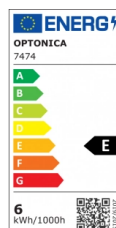

OPTONICA

Applique Murale LED Corps Gris

Puissance

- 6W

Couleur de lumière

Lumière neutre

Stamps

Technical Specification

Reference catalogue	7474
Brand	Optonica
Product Code	WL6-A3
Power	6W
Energy Consumption	6 kWh/1000h
Input voltage	AC220-240V
Flux	660 lm
FLUX per watt	110lm/W
IP	54
Dimmable	No
Correlated Color Temperature	4000K
Light Color	Lumière neutre
Wattage Equivalent	44W
EAN Code	3800156674745
Energy Efficiency Label	E
Beam angle	Up 15°- Down 90°

Power Factor	0.9
On/Off Cycles	25 000x
Instant On	0.1s
Material	Aluminium
Operating Frequency	50-60 Hz
Temperature	-20°C / +40°C
Life span	25 000 Hours
Color Code	840
Body Color	Gray
LED Type	Cree
Lumen maintenance at end of service life	70%
Size of product	200x90x90 mm
Size of package	235x120x120 mm
Items per pack	1
Items per box	20
Color Of The Shell	Grey
Gross weight	0,910 kg
Net weight	0,800 kg