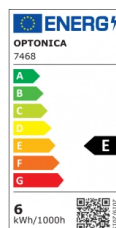

OPTONICA

Applique Murale LED Corps Gris Rond

Puissance

- 6W

Couleur de lumière

Lumière neutre

Stamps

Technical Specification

Reference catalogue	7468
Brand	Optonica
Product Code	WL6-A2
Power	6W
Energy Consumption	6 kWh/1000h
Input voltage	AC100-240V
Flux	660 lm
FLUX per watt	110lm/W
IP	54
Dimmable	No
Correlated Color Temperature	4000K
Light Color	Lumière neutre
Wattage Equivalent	44W
EAN Code	3800156674684
Energy Efficiency Label	E
Beam angle	Adjustable

Power Factor	0.9
On/Off Cycles	25 000x
Instant On	0.1s
Material	Aluminium
Operating Frequency	50-60 Hz
Temperature	-20°C / +40°C
Life span	25 000 Hours
Color Code	840
Body Color	Gray
LED Type	Epistar
Lumen maintenance at end of service life	70%
Size of product	φ140x100 mm
Size of package	155x125x115 mm
Items per pack	1
Items per box	20
Color Of The Shell	Grey
Gross weight	0,700 kg
Net weight	0,620 kg