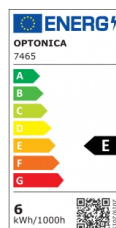

OPTONICA

Applique Murale LED Corps Gris Rond

Puissance

- 6W

Couleur de lumière

Lumière chaude

Stamps

Technical Specification

Reference catalogue	7465
Brand	Optonica
Product Code	WL6-A2
Power	6W
Energy Consumption	6 kWh/1000h
Input voltage	AC100-240V
Flux	660 lm
FLUX per watt	110lm/W
IP	54
Dimmable	No
Correlated Color Temperature	3000K
Light Color	Lumière chaude
Wattage Equivalent	44W
EAN Code	3800156674653
Energy Efficiency Label	E
Beam angle	Adjustable 0°-90°

Power Factor	0.9
On/Off Cycles	25 000x
Instant On	0.1s
Material	Aluminium
Operating Frequency	50-60 Hz
Temperature	-20°C / +40°C
Life span	25 000 Hours
Color Code	830
Body Color	Gray
LED Type	Epistar
Lumen maintenance at end of service life	70%
Size of product	φ140x100 mm
Size of package	155x125x115 mm
Items per pack	1
Items per box	20
Color Of The Shell	Grey
Gross weight	0,700 kg
Net weight	0,620 kg