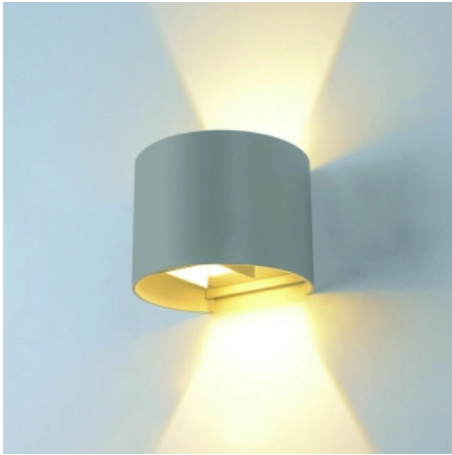

OPTONICA

Applique Murale LED Corps Gris Rond

Puissance

- 6W

Couleur de lumière

Lumière chaude

Stamps

Technical Specification

Reference catalogue	7465
Brand	Optonica
Product Code	WL6-A2
Power	6W
Energy Consumption	6 kWh/1000h
Input voltage	AC100-240V
Flux	660 lm
FLUX per watt	110lm/W
IP	54
Dimmable	No
Correlated Color Temperature	3000K
Light Color	Lumière chaude
Wattage Equivalent	44W
EAN Code	3800156674653
Energy Efficiency Label	E
Beam angle	Adjustable 0°-90°

Power Factor	0.9
On/Off Cycles	25 000x
Instant On	0.1s
Material	Aluminium
Operating Frequency	50-60 Hz
Temperature	-20°C / +40°C
Life span	25 000 Hours
Color Code	830
Body Color	Gray
LED Type	Epistar
Lumen maintenance at end of service life	70%
Size of product	φ140x100 mm
Size of package	155x125x115 mm
Items per pack	1
Items per box	20
Color Of The Shell	Grey
Gross weight	0,700 kg
Net weight	0,620 kg