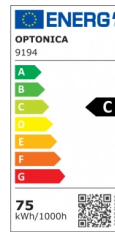

OPTONICA

Lampadaire de Rue LED Avec Douille NEMA et Photocellule Bridgelux3030 Dimmable

Puissance

- 75W

Couleur de lumiere

Lumière blanche

Stamps

Technical Specification

Reference catalogue	9194
Brand	Optonica
Product Code	SL75-A4
Socket	NEMA
Power	75W
Energy Consumption	75 kWh/1000h
Input voltage	AC100-240V
Flux	10500 lm
FLUX per watt	140lm/W
IP	66
Dimmable	Yes
Correlated Color Temperature	6000K
Light Color	Lumière blanche
EAN Code	3800156691940

Energy Efficiency Label	C
Beam angle	120°
Hole Size	Ø65 mm
Power Factor	0.95
On/Off Cycles	35 000x
Instant On	0.1s
Material	Aluminium
Operating Frequency	50-60 Hz
Temperature	-20°C / +40°C
Ra ≥	70
Life span	50 000 Hours
Color Code	857
LED Type	Bridgelux
Lumen maintenance at end of service life	70%
Size of product	545x245x180 mm
Size of package	580x280x200 mm
Items per pack	1
Items per box	1