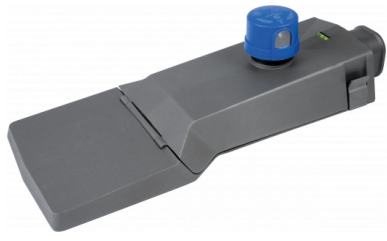

OPTONICA

Lampadaire de Rue LED Avec Douille NEMA et Photocellule Bridgelux3030 Dimmable

Puissance

- 75W

Couleur de lumiere

Lumière blanche

Stamps

Technical Specification

Reference catalogue	9194
Brand	Optonica
Product Code	SL75-A4
Socket	NEMA
Power	75W
Energy Consumption	75 kWh/1000h
Input voltage	AC100-240V
Flux	10500 lm
FLUX per watt	140lm/W
IP	66
Dimmable	Yes
Correlated Color Temperature	6000K
Light Color	Lumière blanche
EAN Code	3800156691940

Energy Efficiency Label	C
Beam angle	120°
Hole Size	Ø65 mm
Power Factor	0.95
On/Off Cycles	35 000x
Instant On	0.1s
Material	Aluminium
Operating Frequency	50-60 Hz
Temperature	-20°C / +40°C
Ra ≥	70
Life span	50 000 Hours
Color Code	857
LED Type	Bridgelux
Lumen maintenance at end of service life	70%
Size of product	545x245x180 mm
Size of package	580x280x200 mm
Items per pack	1
Items per box	1