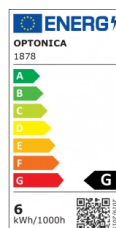

OPTONICA

Ampoule LED E27 R63

Puissance

- 6W

Couleur de lumière

Lumière chaude

Stamps

Technical Specification

| | |
|-------------------------------------|----------------|
| Reference catalogue | 1878 |
| Brand | Optonica |
| Product Code | SP6-A8 |
| Socket | E27 |
| Power | 6W |
| Energy Consumption | 6 kWh/1000h |
| Input voltage | AC175-265V |
| Flux | 490 lm |
| FLUX per watt | 82lm/W |
| IP | 20 |
| Dimmable | No |
| Correlated Color Temperature | 2700K |
| Light Color | Lumière chaude |
| Wattage Equivalent | 36W |
| EAN Code | 3800156618787 |
| Energy Efficiency Label | G |

| | |
|---|----------------|
| Beam angle | 200° |
| Power Factor | 0.5 |
| On/Off Cycles | 25 000x |
| Instant On | 0.1s |
| Material | ALU+PC |
| Operating Frequency | 50-60 Hz |
| Temperature | -20°C / +40°C |
| Life span | 25 000 Hours |
| Color Code | 828 |
| Body Color | White |
| Lumen maintenance at end of service life | 70% |
| Size of product | φ63x100 mm |
| Size of package | 115x70x70 mm |
| Size of Box | 340x230x660 mm |
| Items per pack | 1 |
| Items per box | 100 |
| Color Of The Shell | White |
| Gross weight | 0,070 kg |