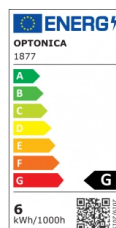

OPTONICA

Ampoule LED E27 R63

Puissance

- 6W

Couleur de lumière

Lumière neutre

Stamps

Technical Specification

Reference catalogue	1877
Brand	Optonica
Product Code	SP6-A8
Socket	E27
Power	6W
Energy Consumption	6 kWh/1000h
Input voltage	AC175-265V
Flux	490 lm
FLUX per watt	82lm/W
IP	20
Dimmable	No
Correlated Color Temperature	4500K
Light Color	Lumière neutre
Wattage Equivalent	36W
EAN Code	3800156618770
Energy Efficiency Label	G

Beam angle	200°
Power Factor	0.5
On/Off Cycles	25 000x
Instant On	0.1s
Material	ALU+PC
Operating Frequency	50-60 Hz
Temperature	-20°C / +40°C
Life span	25 000 Hours
Color Code	845
Body Color	White
Lumen maintenance at end of service life	70%
Size of product	φ63x100 mm
Size of package	115x70x70 mm
Size of Box	340x230x660 mm
Items per pack	1
Items per box	100
Color Of The Shell	White
Gross weight	0,070 kg